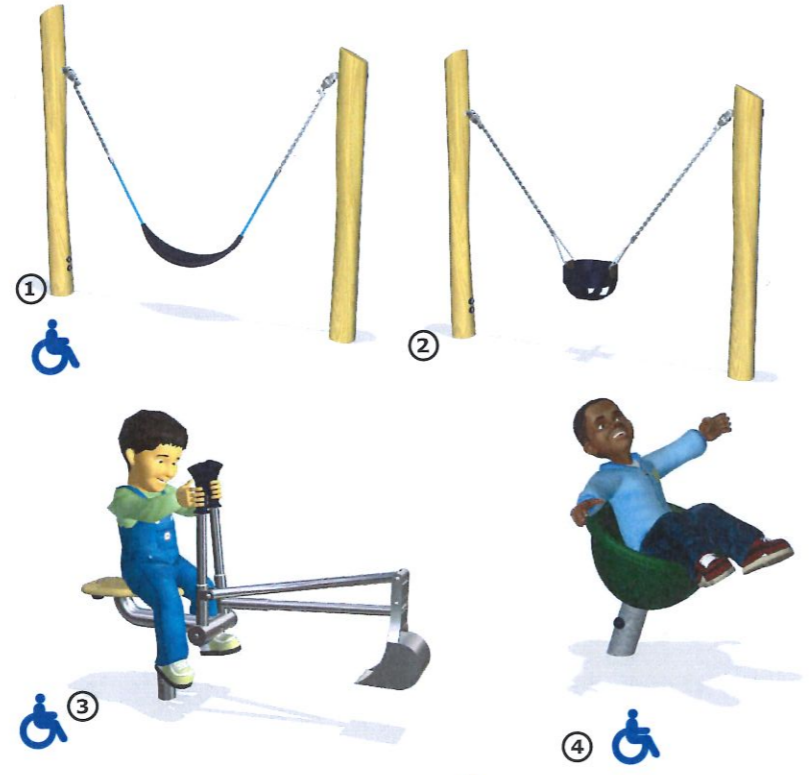

Herbert Park Playground

Equipment list

1. Beltseat swing (Robinia)
2. Babyseat swing (Robinia)
3. Sand Digger
4. Spinner Bowl (Green)
5. Oasis Sandworks
6. Slide for slope h. 120 cm. (Robinia)
7. Balanceposts with rope (Robinia)
8. Play Station with Net
9. Iguana Sculpture
10. Bench (Robinia)
11. Kids Sitting Pole (Untreated Wood)
12. Picnic Table (Pine)
13. Ribbed UG Tunnel 2000mm long (1200x1200mm End Panels)
14. Eco Chime Quartet With Post

SIX PRINCIPLES FOR UNIVERSAL INCLUSIVE DESIGN PRODUCTS THAT ARE UNIVERSAL AND INCLUSIVE SHOULD BE:

1. Accessible
2. Multifunctional (when possible)
3. 360° design (play from all sides)
4. Equipped with diverse play opportunities
5. Clear in colour and design signals
6. Provided with special solutions for special needs when relevant