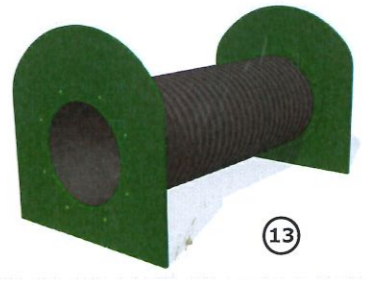

Galway Technology Centre,
Mervue Business Park,
Galway.
091 704844

www.kompan.ie

Company Registration No.: 347587

Date: 4th October, 2017
Scale: 1:100@A3
Designed by: Linda Reilly
BA(Des) Interior & Furniture